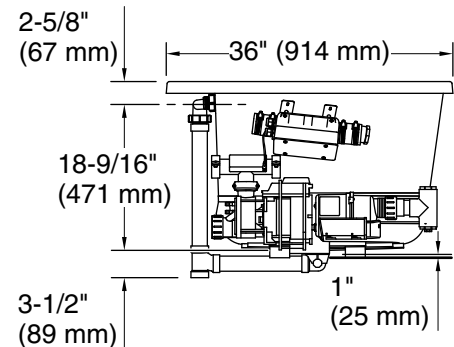

Drop-in Rim Detail

Blower Motor Access
30" (762 mm) W x 15" (381 mm) H Min

Required Electrical Service

Three dedicated circuits required, protected with Class A Ground-Fault Circuit-Interrupter (GFCI). Outside North America, this device may be known as a Residual Current Device (RCD).

Blower:	120 V, 15 A, 60 Hz
Air bath, Pump:	120 V, 15 A, 60 Hz
Heater:	120 V, 15 A, 60 Hz

Technical Information

All product dimensions are nominal.

Installation:	Drop-in, Undermount
Drain location:	Center
Basin area, bottom:	47" x 26-1/4" (1193 mm x 666 mm)
Basin area, top:	61-3/16" x 28-3/8" (1554 mm x 721 mm)
Weight:	165 lbs (74.8 kg)
Minimum floor load:	56.3 lbs/ft ² (274.9 kg/m ²)
Water depth:	17-9/16" (446 mm)
Water capacity:	85.5 gal (323.7 L)
Template:	Drop-in, 1268439-7, required, included
Electrical component rating:	Blower: 120 V, 10 A, 60 Hz Air bath: 120 V, 5 A, 60 Hz Pump: 120 V, 7 A, 60 Hz