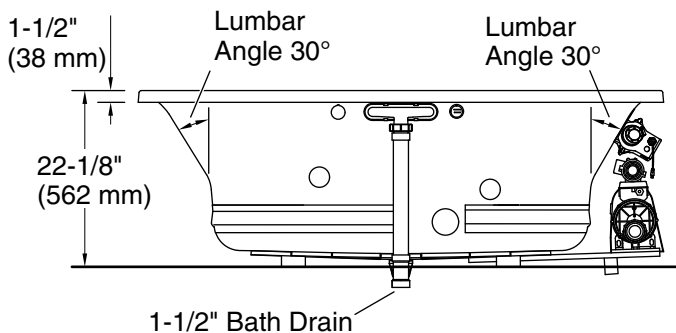

No change in measurements if connected with drain illustrated. (K-7272)

Blower Motor Access
30" (762 mm) W x 15" (381 mm) H Min

Required Electrical Service

Three dedicated circuits required, protected with Class A Ground-Fault Circuit-Interrupter (GFCI). Outside North America, this device may be known as a Residual Current Device (RCD).

Blower:	120 V, 15 A, 60 Hz
Air bath, Pump:	120 V, 15 A, 60 Hz
Heater:	120 V, 15 A, 60 Hz

Technical Information

All product dimensions are nominal.

Installation:	Drop-in, Undermount
Drain location:	Center
Basin area, bottom:	47" x 26-1/4" (1193 mm x 666 mm)
Basin area, top:	61-3/16" x 28-3/8" (1554 mm x 721 mm)
Weight:	165 lbs (74.8 kg)
Minimum floor load:	56.3 lbs/ft² (274.9 kg/m²)
Water depth:	17-9/16" (446 mm)
Water capacity:	85.5 gal (323.7 L)
Template:	Drop-in, 1268439-7, required, included
Electrical component rating:	Blower: 120 V, 10 A, 60 Hz Air bath: 120 V, 5 A, 60 Hz Pump: 120 V, 7 A, 60 Hz

Notes

Measure your actual product for rough-in details.

Install this product according to the installation instructions.

The hot water supply should be 70% of the capacity of the bath or greater. Installations will vary.