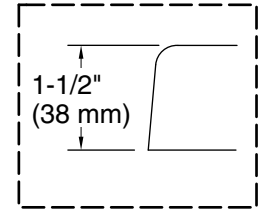

No change in measurements if connected with drain illustrated. (K-7272)

Drop-in Rim Detail