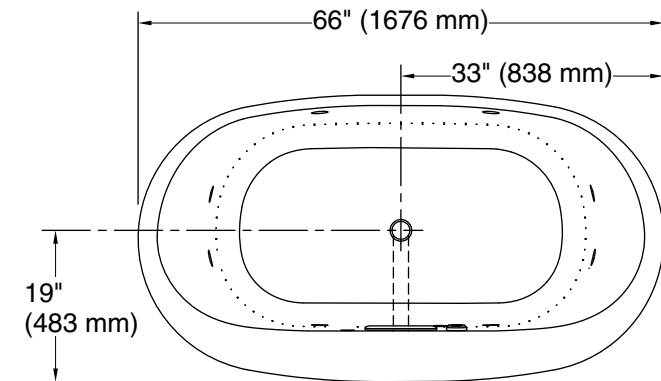

No change in measurements if connected with drain illustrated. (K-7272)

Blower Motor Access
30" (762 mm) W x 15" (381 mm) H Min

Required Electrical Service

Three dedicated circuits required, protected with Class A Ground-Fault Circuit-Interrupter (GFCI). Outside North America, this device may be known as a Residual Current Device (RCD).

Blower:	120 V, 15 A, 60 Hz
Air bath, Pump:	120 V, 15 A, 60 Hz
Heater:	120 V, 15 A, 60 Hz

Technical Information

All product dimensions are nominal.

Installation:	Drop-in, Undermount
Drain location:	Center
Basin area, bottom:	47" x 26-1/4" (1193 mm x 666 mm)
Basin area, top:	61-3/16" x 28-3/8" (1554 mm x 721 mm)
Weight:	165 lbs (74.8 kg)
Minimum floor load:	56.3 lbs/ft² (274.9 kg/m²)
Water depth:	17-9/16" (446 mm)
Water capacity:	85.5 gal (323.7 L)
Template:	Drop-in, 1268439-7, required, included
Electrical component rating:	Blower: 120 V, 10 A, 60 Hz Air bath: 120 V, 5 A, 60 Hz Pump: 120 V, 7 A, 60 Hz

Notes

Measure your actual product for rough-in details.

Install this product according to the installation instructions.

The hot water supply should be 70% of the capacity of the bath or greater. Installations will vary.